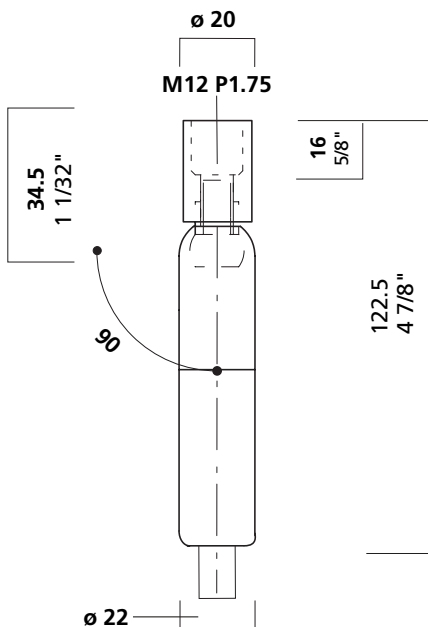

WF32S

Cable Size 5/32" 4.0 mm
Maximum Weight 396 lbs. 180 kg
Function ceiling: with M12 stud or bolt midway: with M12 stud or bolt

Arakawa
HANGING SYSTEMS

Arakawa Hanging Systems, Inc.
2505 SE 11th Ave, Suite 122
Portland, OR 97202
phone: 503.236.0440
fax: 503.236.0427
toll free: 888.272.5292
www.arakawagrip.com

WF32S is a bullet shaped gripper body with a U-joint, permitting installations at any angle. The WF32S has a female thread so that it can be fastened to a M12 threaded stud or hanger bolt (not included). Includes a cable side exit for adjustability.

Installation

Attach WF32S to a pre-installed M12 anchor or M12 all thread (not included). For wood blocking, use a M12 hanger bolt. For additional security, tighten set screw using a 2.5mm hex key (not included).