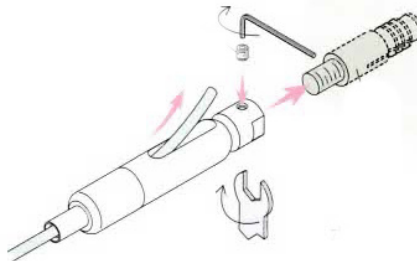

WF32S

Cable Size 5/32" 4.0 mm
Maximum Weight 396 lbs. 180 kg
Function ceiling: with M12 stud or bolt midway: with M12 stud or bolt

Arakawa
HANGING SYSTEMS

Arakawa Hanging Systems, Inc.
2505 SE 11th Ave, Suite 122
Portland, OR 97202
phone: 503.236.0440
fax: 503.236.0427
toll free: 888.272.5292
www.arakawagrip.com

WF32S is a bullet shaped gripper body with a U-joint, permitting installations at any angle. The WF32S has a female thread so that it can be fastened to a M12 threaded stud or hanger bolt (not included). Includes a cable side exit for adjustability.

Installation

Attach WF32S to a pre-installed M12 anchor or M12 all thread (not included). For wood blocking, use a M12 hanger bolt. For additional security, tighten set screw using a 2.5mm hex key (not included).