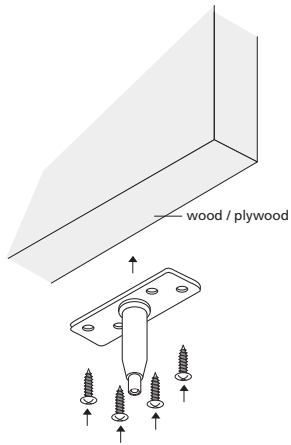

## °SF60SSET

SF60 incorporates the bullet shaped body with a rectangular plate, permitting installations into wood ceilings, rafters and the like. Similar to SF35, the SF60 allows the use of 4 screws to ensure stronger holding power. SF60S includes a Safety cap to prevent unintentional movement.

#### cable size

1/16" 1.5 mm

3/32" 2.5 mm

2-3