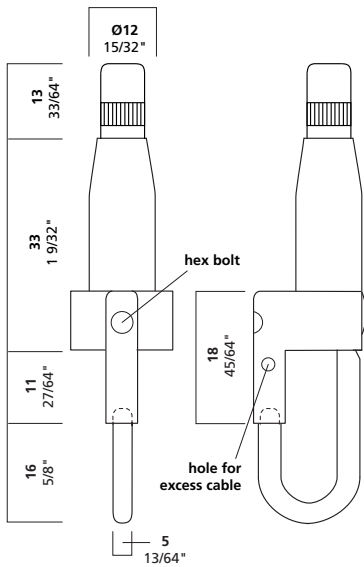

BS20RKS

°BS20RKS

BS20RKS (R-Round, K-locking cap, S-safety cap) provides a hook with a screw-down closure for more secure installations (especially in higher traffic areas) and a safety cap to prevent unintentional adjustment.

° Product Information

cable size

3/64" 1.2 mm

1/16" 1.5 mm

1-2

maximum weight

3/64": 40 lbs. 18 kg

1/16": 65 lbs. 30 kg

function

midway

installation instructions

For BS20RKS, lift cover as shown, and attach hook to D-ring or wire on back of picture frame (or other ring). Slide cover back down to close hook. Tighten screw to lock cover in place.