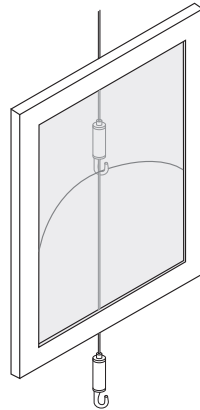

ASHM

°ASHM

The ASHM is Arakawa's "medium" size ArtSafer hook. A weight-activated, battery-operated, self-contained alarm hook. Attach it to a cable, hang your framed art, remove the alarm activation ring, and you're done. If the art is lifted (or the cable is cut), the piercing alarm will sound.

° Product Information

cable size

3/64" 1.2 mm

1/16" 1.5 mm

1-2

maximum weight

3/64": 40 lbs. 18 kg

1/16": 65 lbs. 30 kg

function

midway: hook with alarm

installation instructions

Attach to D-ring or wire on back of picture frame (or other ring). Unscrew alarm activation ring, store in a safe place; lift picture frame to test alarm.