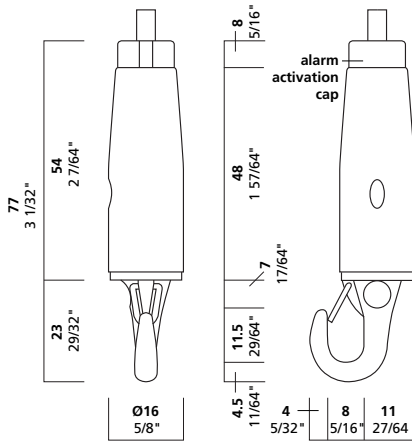

ASHM

°ASHM

The ASHM is Arakawa's "medium" size ArtSafer hook. A weight-activated, battery-operated, self-contained alarm hook. Attach it to a cable, hang your framed art, remove the alarm activation ring, and you're done. If the art is lifted (or the cable is cut), the piercing alarm will sound.

° Product Information

cable size

3/64" 1.2 mm

1/16" 1.5 mm

1-2

maximum weight

3/64": 40 lbs. 18 kg

1/16": 65 lbs. 30 kg

function

midway: hook with alarm

installation instructions

Attach to D-ring or wire on back of picture frame (or other ring). Unscrew alarm activation ring, store in a safe place; lift picture frame to test alarm.